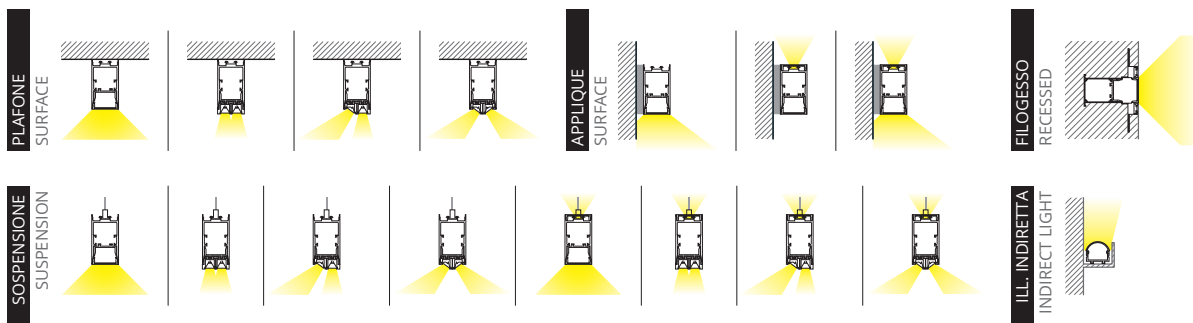

Velar MODULAR LED SYSTEM

Led Profile